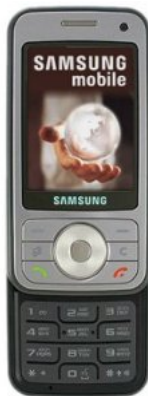

\$65

Sony Ericsson W380a FRB Unlocked Phone with Camera, Media Player, M2 Memory Slot

This unlocked cell phone is compatible with GSM carriers. U.S. version tri-band GSM cell phone compatible with 850/1800/1900 frequencies and GPRS/EDGE capabilities Clamshell phone in gray with dedicated Walkman controls, FM radio and unique gesture controls Memory Stick Micro (M2) expansion up to 2 GB; 1.3-megapixel camera with video capture; access to email; web browser with RSS feeds Up to 7 hours of talk time, up to 300 hours (12.5 days) of standby time

\$69

Samsung Propel A767 FRB Unlocked H2O Blister Package

This unlocked Slider phone with full QWERTY keyboard and dedicated messaging button for easy text and instant messaging 1.3-megapixel camera (with video capture); Bluetooth stereo music streaming; MicroSD memory expansion; access to personal email Up to 5 hours of talk time, up to 240 hours (10 days) of standby time.

\$73

Brand NEW Motorola ZN300EUSIL Unlocked GSM Mobile Phone with 3 MP Camera, Bluetooth, microSD Card Slot, and MP3

Unlocked Quad-Band cell phone compatible with 850/900/1800/1900 GSM plus GPRS/EDGE data capabilities. 3.1 megapixel with LED Flash and 8x digital zoom; AAC, AAC+, AAC+ Enhanced, AMR NB, MP3, Midi, WAV, WMA v9, WMA v10 Player; Stereo Bluetooth®2, USB 2.0 High Speed and 3.5 mm audio jack. ModeShift morphing keypad; SMS, EMS, MMS, Email; WAP 2.0/xHTML, HTML (Opera mini); Stereo FM radio; MP3/WMA/eAAC and MP4/WMV/3gp player; Facebook, Myspace, YouTube and Photobucket apps. Up to 7 hours of talk time, up to 400 hours of standby time. Camera: 3.15 MP, 2048x1536 pixels, flash GSM 850/900/1800/1900 Platform: Linux / Java-based MOTOMAGX, Bluetooth v2.0 with A2DP Stereo FM radio, MP3/WMA/eAAC+ player, Organizer, Voice memo Talk time: Up to 7 h 30 min, Stand-by: Up to 400 h